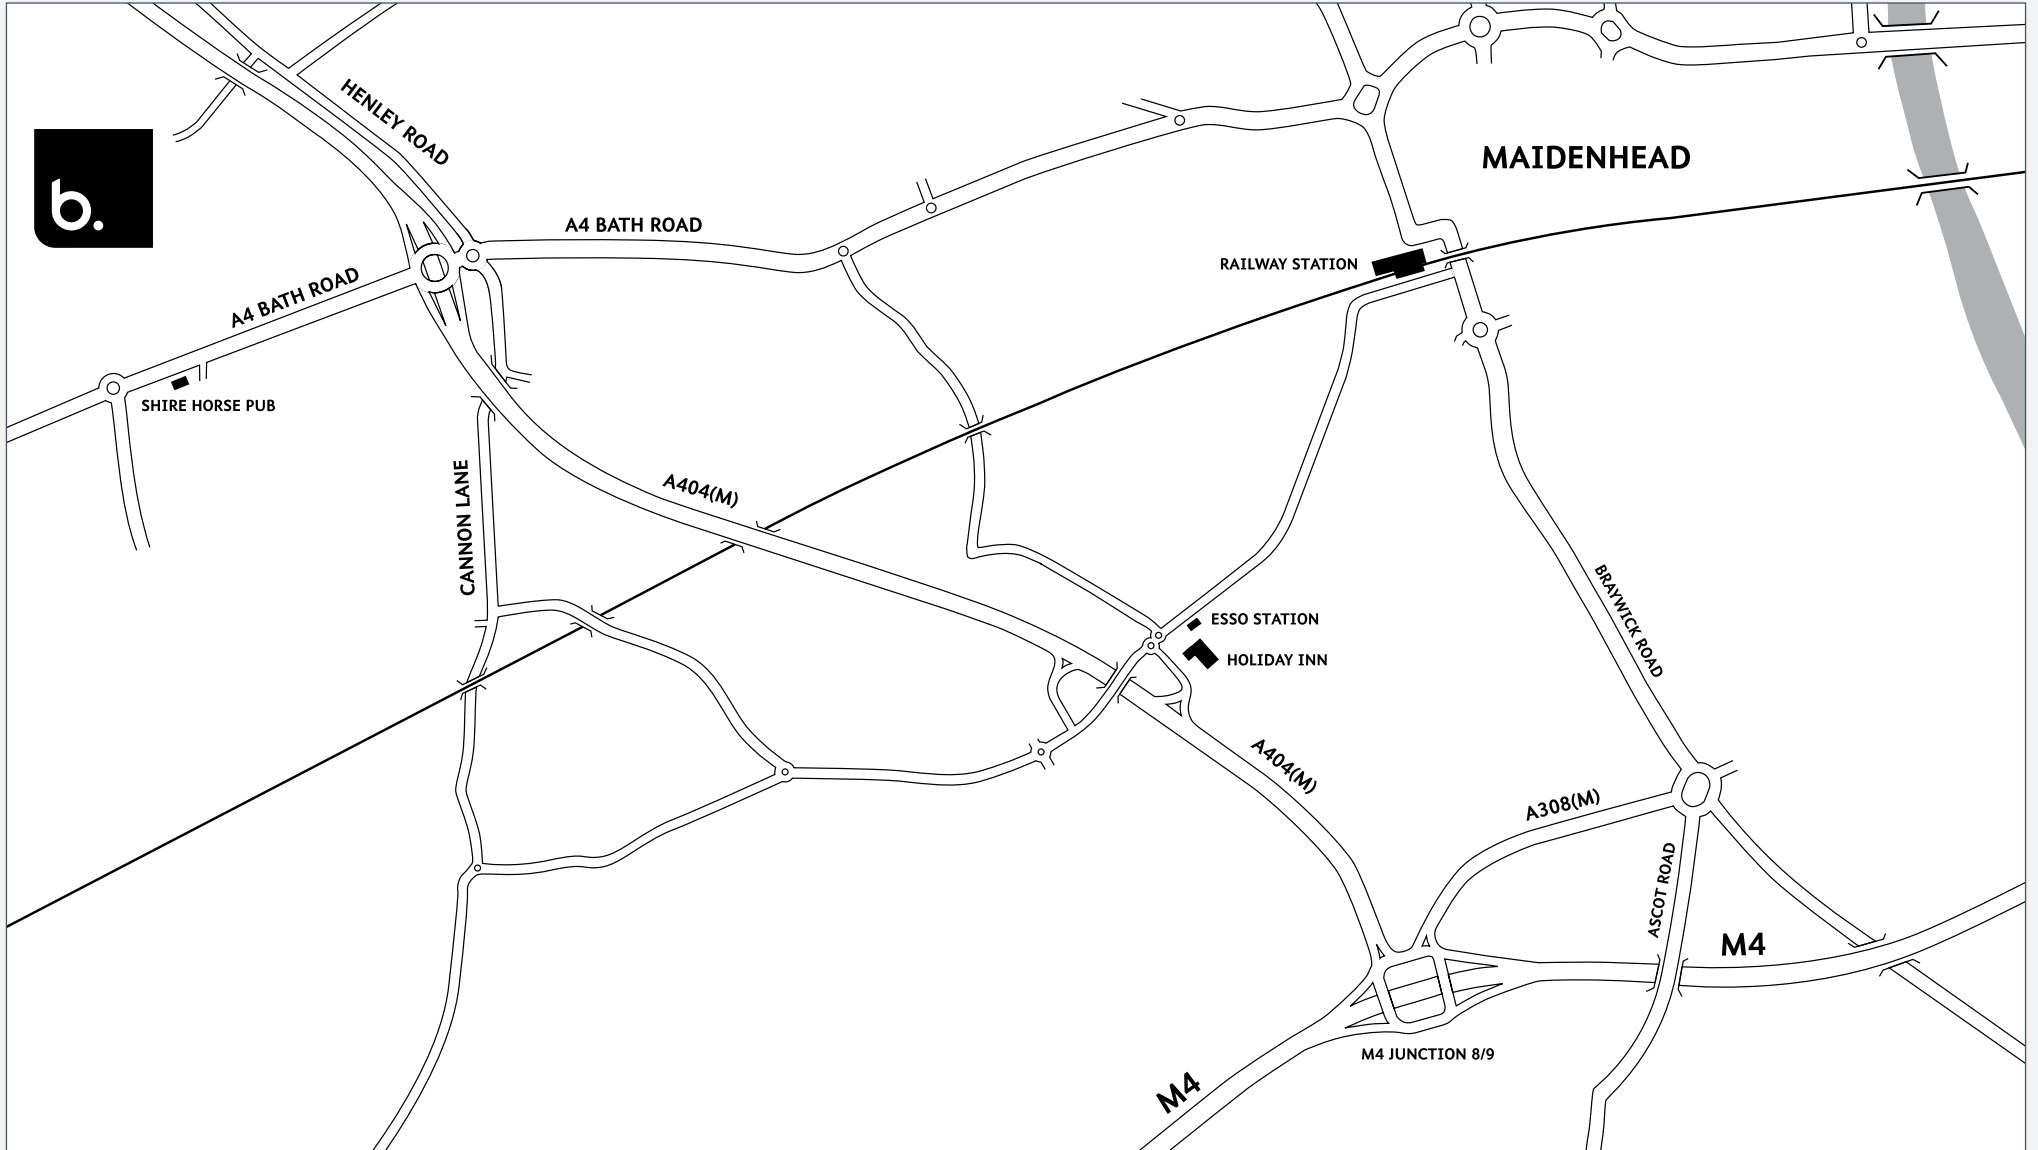

We live here.

beyond.TM

+44 (0)1628 823007 • hello@beyond-design.co.uk • beyond-design.co.uk
Beyond Design UK Limited • Stubbings House • Henley Road • Maidenhead • Berkshire • SL6 6QL